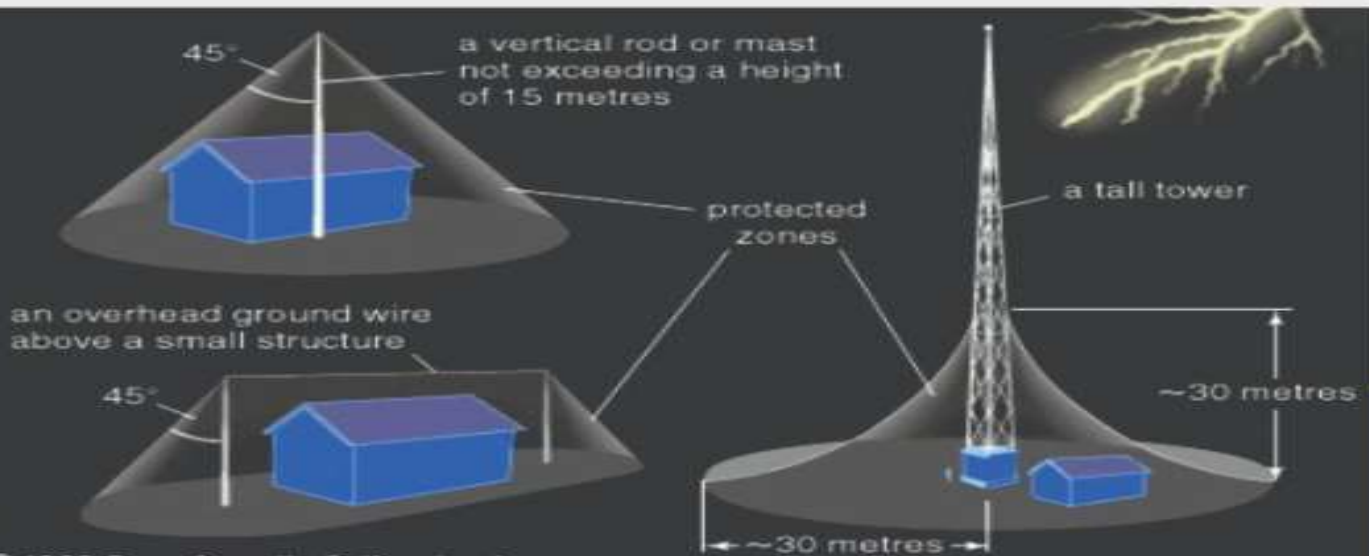

Why Lightning protection system ?

Protect Buildings from lightning Strikes

Reduces the Risk of Fire Structural Damage and Elecrtution

Ensures Safety, Reliability and Peace of Mind